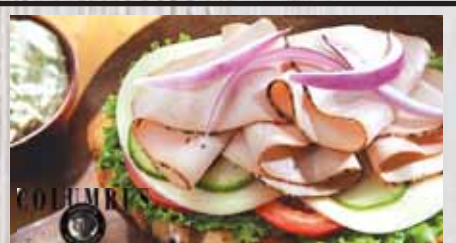

U.S.D.A. CHOICE

SAVE \$4.00 lb.

**BEEF FILET MIGNON STEAK**  
USDA Choice - These tender steaks are perfect for the grill.

**\$19.98 lb.**

**CALAMARI STEAK**  
OCEAN GARDEN - Sauté in olive oil, lemon & capers. Serve with a crisp green salad.

SAVE \$1.00 lb.

**\$6.98 lb.**

**BONELESS PORK CUTLETS**  
All Natural - Just season, then broil or pan fry. Delicious!

SAVE 50¢ lb.

**\$3.98 lb.**

**ST. PAULINE PORT SALUT**

COUTURIER BRAND - Imported - A light & creamy cheese that is mild and very pleasing as a dessert or table cheese. A perfect partner with fruit and a French baguette.

**\$8.98 lb.**

**PEPPERED TURKEY BREAST**

COLUMBUS BRAND - Hand-rubbed whole-cut turkey breast with cracked black peppercorns and a variety of spices, and hickory smoked for a moist goodness.

**\$9.98 lb.**

**DONUT HOLES**

MARY ANN'S BAKING BRAND - Small, bite-sized doughnuts that are moist and rich in flavor. Choose from Chocolate, Powdered Sugar or Original Old-Fashioned.....11 oz.

**\$2.98 ea.**

**FRESH BAGUETTES**